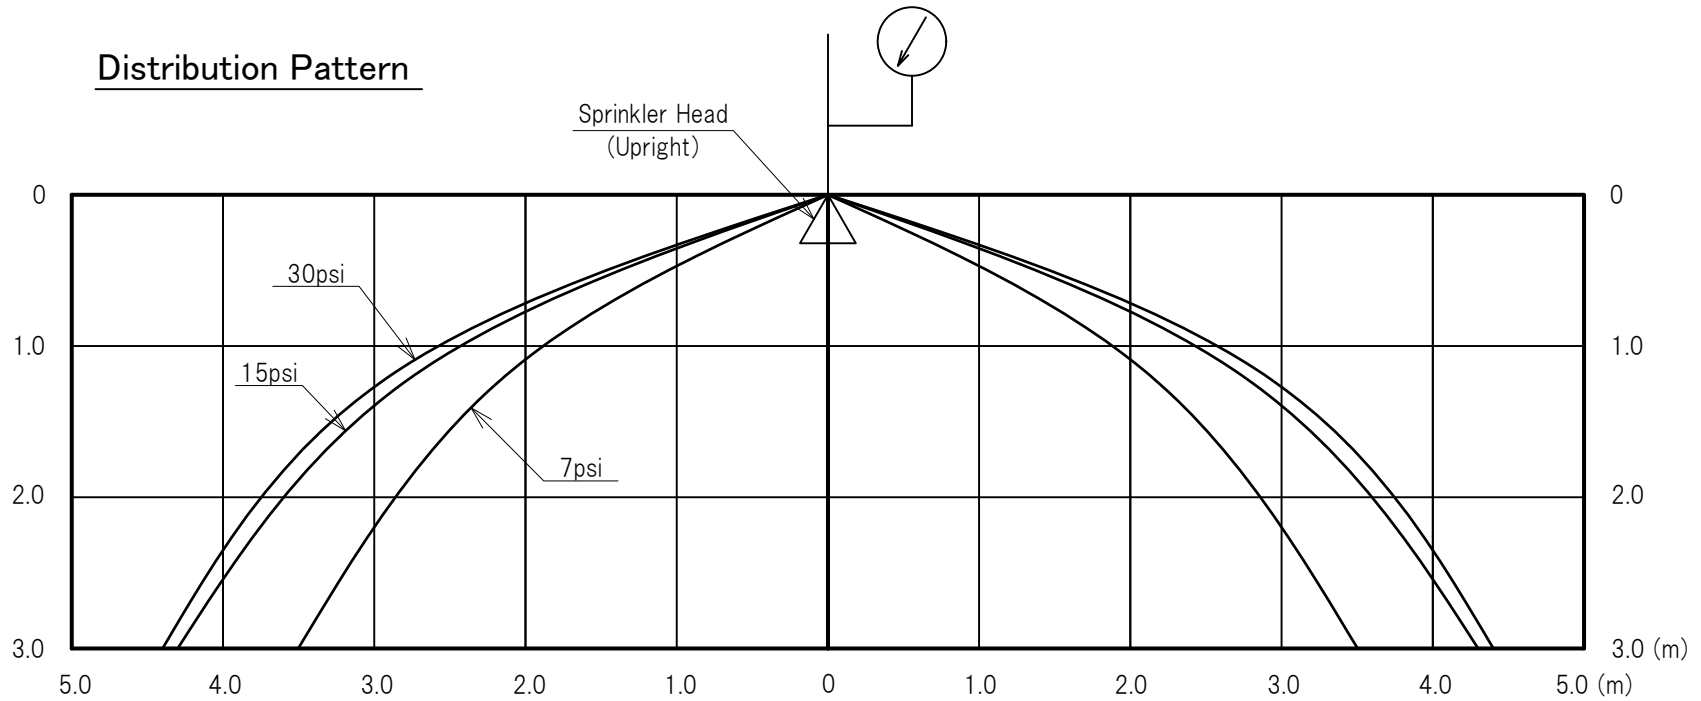

# Distribution Pattern

Drawing Name	Issued Date : 2018/08/07	Drawing No.	Revision
Distribution Pattern FR-QR Upright K5.6	Projection Angle —	E086720-Z	
	Scale : Free		