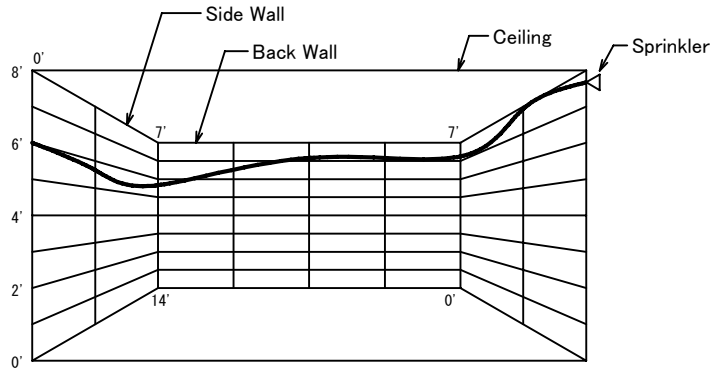

SS4423 HF-RES 4.2K 13GPM-9.6psi
12'x12' Room Size
(Half Pattern)

SS4423 HF-RES 4.2K 16GPM-14.5psi
14'x14' Room Size
(Half Pattern)

SS4423 HF-RES 4.2K 20GPM-22.7psi
16'x16' Room Size
(Half Pattern)

Drawing Name	Issued Date : 16/07/14	Drawing No.	Revision
Wall Wetting Patterns HF-RES SS4423 K4.2	Projection Angle —	E028700-Z	
	Scale : Free		