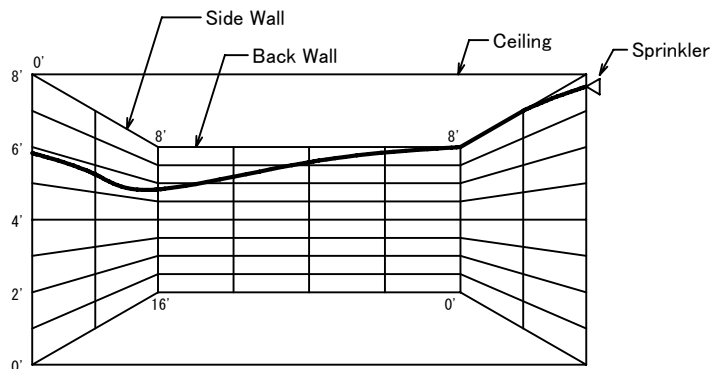

SS4423 HF-RES 4.2K 13GPM-9.6psi
12'x12' Room Size
(Half Pattern)

SS4423 HF-RES 4.2K 16GPM-14.5psi
14'x14' Room Size
(Half Pattern)

SS4423 HF-RES 4.2K 20GPM-22.7psi
16'x16' Room Size
(Half Pattern)

Drawing Name	Issued Date : 16/07/14	Drawing No.	Revision
Wall Wetting Patterns HF-RES SS4423 K4.2	Projection Angle —	E028700-Z	
	Scale : Free		