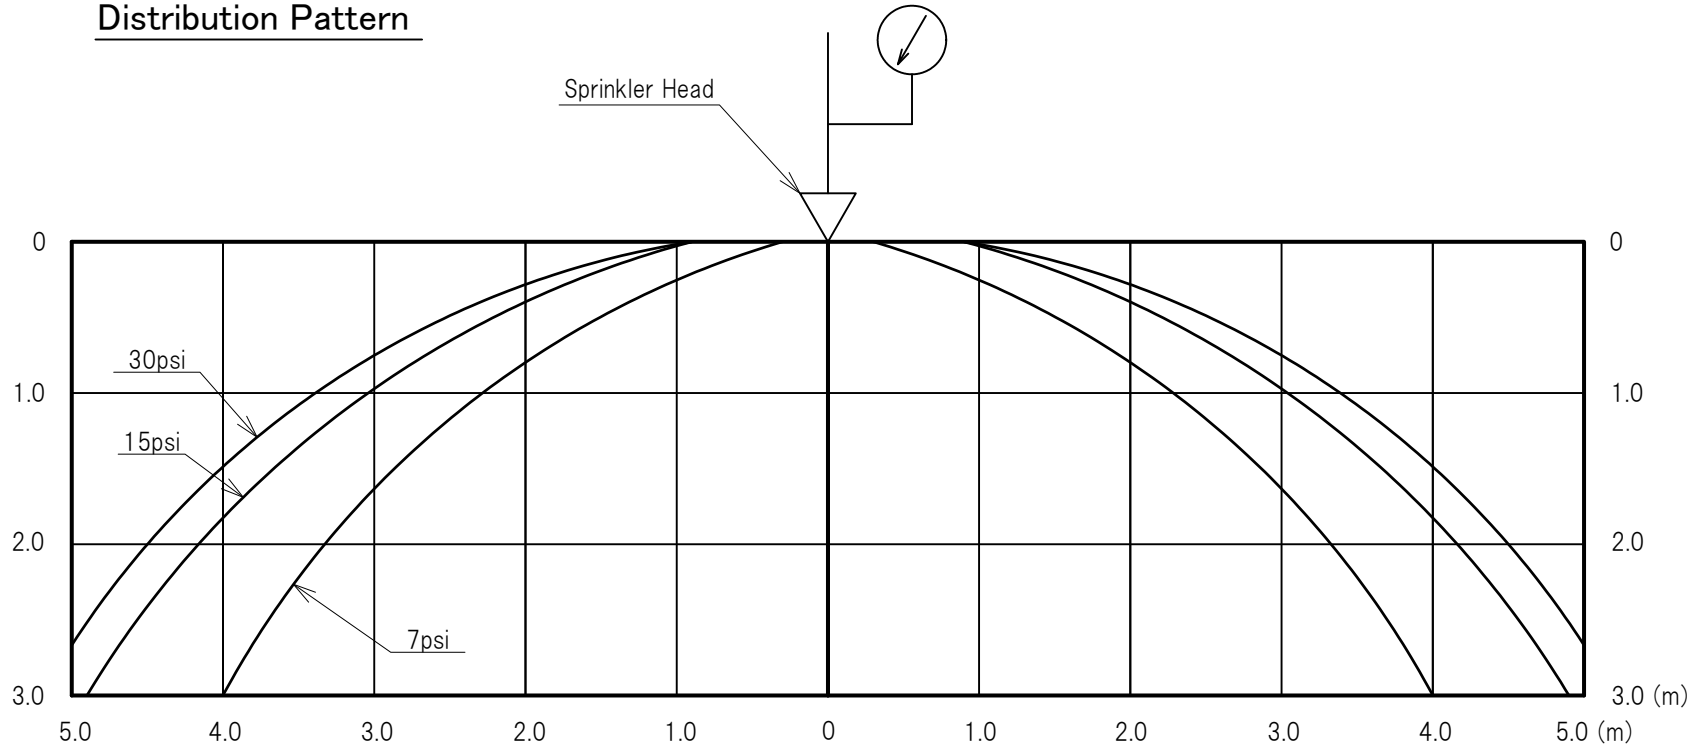

Distribution Pattern

Drawing Name	Issued Date : 2018/07/12	Drawing No.	Revision
Distribution Pattern <u>RC-QR-EC</u>	Projection Angle —	E037920-Y	A
	Scale : Free		